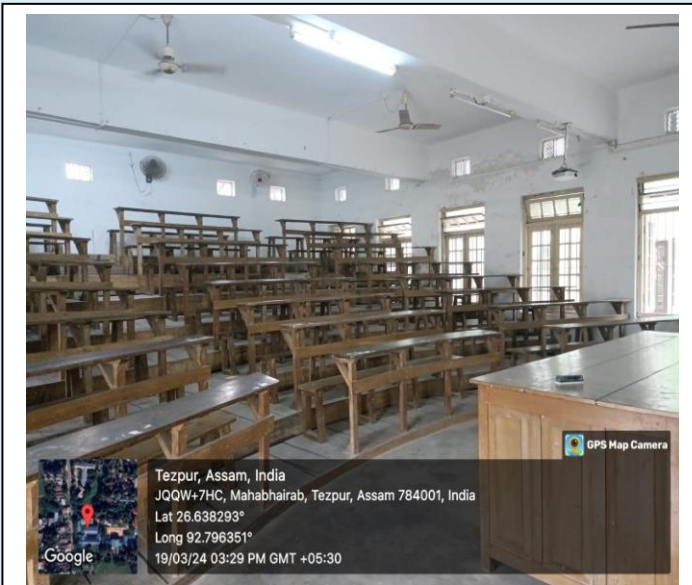

Room No-5 (English)- 950.62 sq. ft.

Gallery-3- 1105.58 sq. ft

New alumni hall- 2921.62 sq. ft.