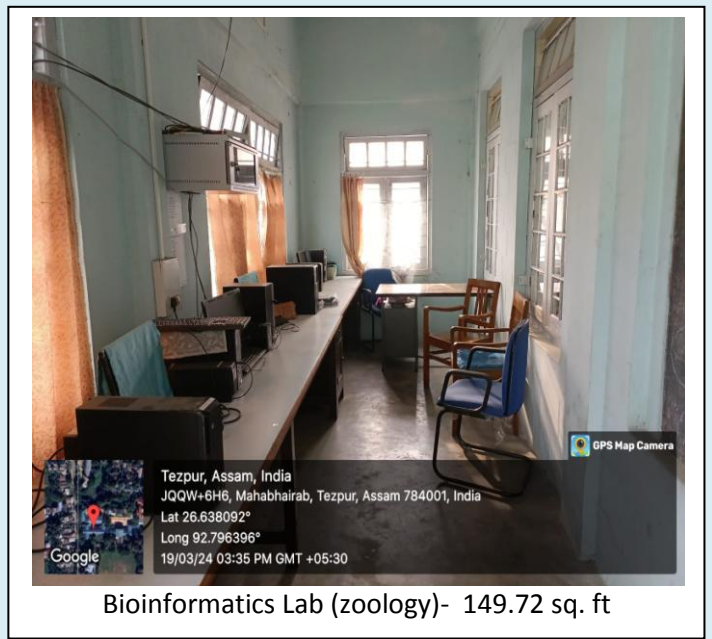

Room no 54(Nepali)- 234.36 sq. ft.

Room no 56 (Department of EVS)- 559.54 sq. ft.

(R-55)Teacher common room Bodo - 151.51 sq. ft.

Teacher common room(Zoology)- 715.77 sq. ft.

Bioinformatics Lab (zoology)- 149.72 sq. ft