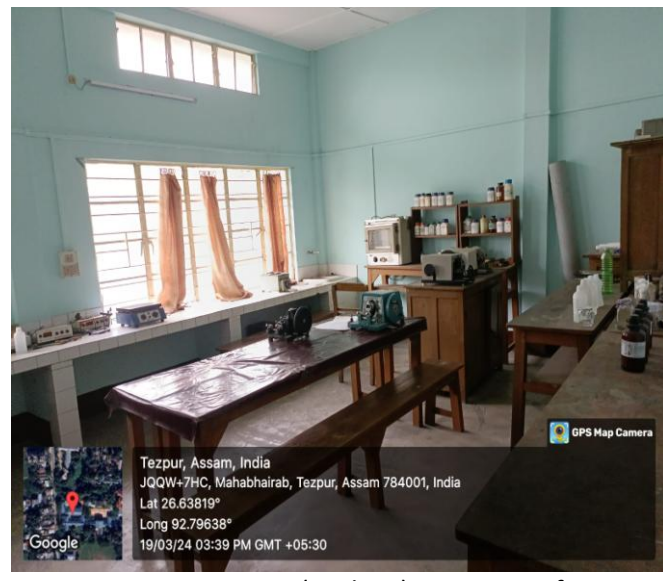

MSC classroom-1 (zoology)- 324.53 sq. ft.

Tezpur, Assam, India
JQQW+7HC, Mahabhairab, Tezpur, Assam 784001, India
Lat 26.63819°
Long 92.79638°
19/03/24 03:39 PM GMT +05:30