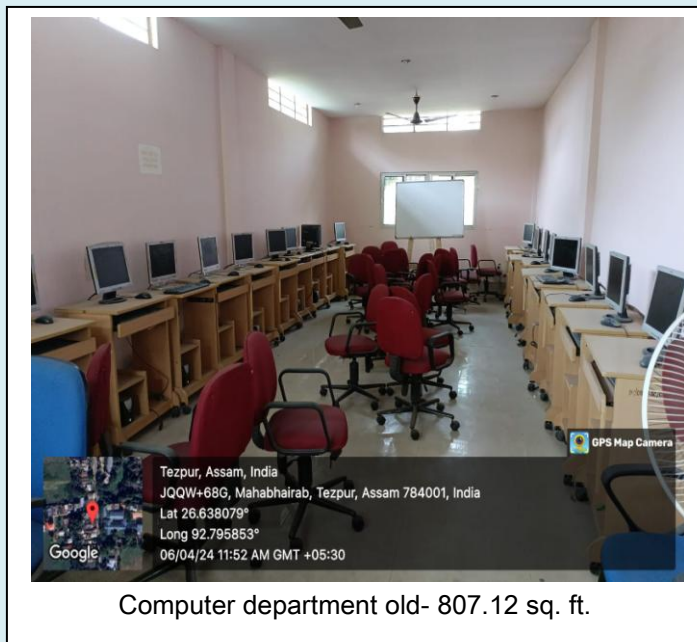

Room no 16(Sanskrit)- 606.06 sq. ft.

Computer department old- 807.12 sq. ft.